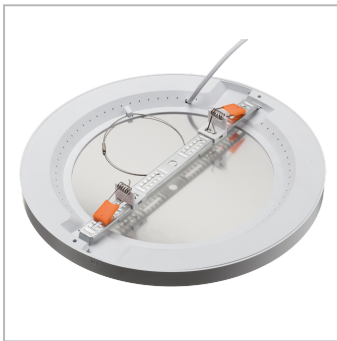

ENERGY
Red Arrow
DSM

A
B
C
D
E
F
G

15-28
kWh/1000h