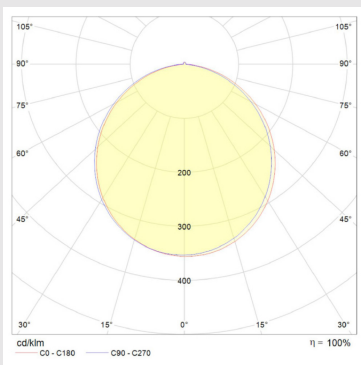

ENERGY
Red Arrow
DSM

A
B
C
D
E
F
G

15-28
kWh/1000h