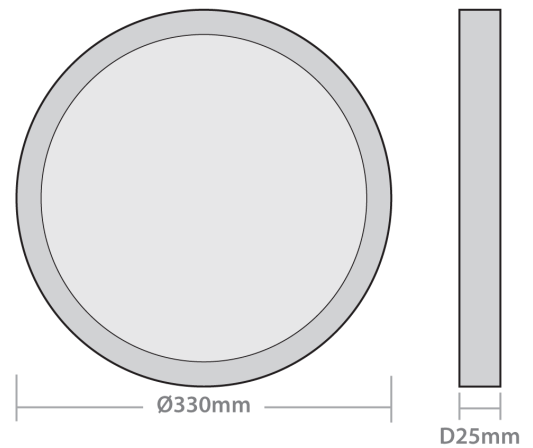

### Features

- Wattage selectable for variable lumen output
- CCT colour temperature selectable
- Integral PIR sensor version
- Surface mount and innovative adjustable bracket, to fit cut outs 65mm-310mm

### Packaging Information

Dimensions (mm)	Ø: 330 x D: 25 mm
Product Net Weight (kg)	1.045 kg
Barcode	5055807622868
Box Dimensions (mm)	L: 380 x W: 345 x D: 36 mm
Box Gross Weight (kg)	1.1 kg

Units/Outer Carton	10
Outer Carton Barcode	15055807622865
Outer Carton Dimensions (mm)	L: 400 x W: 380 x D: 363 mm
Outer Carton Gross Weight (kg)	11 kg